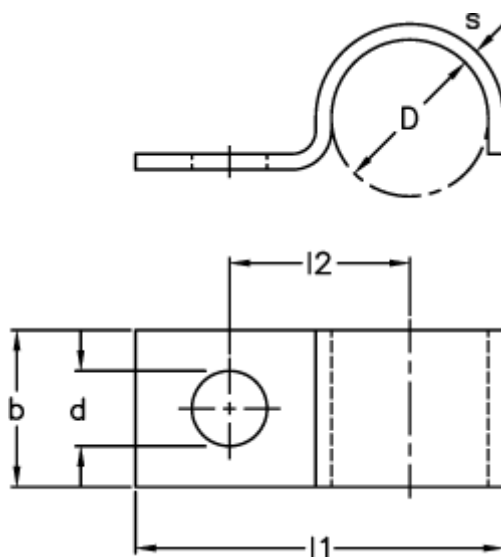

Article number: 025307000012

Description: Norma retaining clip type 530
BSS 12x25x3 W1

Measures

$b = 25$

$D = 12.0$

$d = 9$

$l1 = 39.0$

$l2 = 24.0$